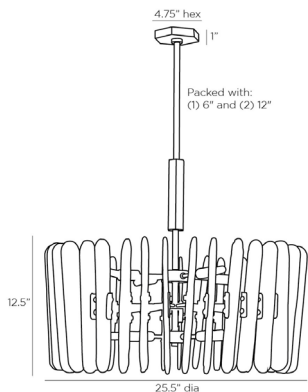

ARTERIO RS

KLAUS CHANDELIER

89066

H: 17.5 IN, Dia: 25.50 IN

Antique Brass, Smoke Seedy

Contract Suitable As Is

Slumped seedy glass panels in a smoke finish are fastened to an antique brass iron frame, creating a drum-shaped glimmering shade. When illuminated, the soft sheen from the light further enhances the moody quality and spotlights the radial composition of panels. The chattered detail on the faceted accent and the undulating shape of the panels work in tandem, delivering visual texture. Finish will vary. Additional pipe

APPEARANCE

Material	Antique Brass
Material Type	Glass, Iron
Finish	Seedy, Textured
Finish Will Vary	Antique Brass, Smoke
Top Coat/Sealant	true

DIMENSIONS

Chandelier	H: 12.5 IN, Dia: 25.50 IN
Minimum Hanging Height	17.5 IN
Maximum Hanging Height	47.5 IN
Canopy	H: 1 IN, Dia: 4.75 IN

WIRING

Rating	Damp
Cert Note	Lower wattage needed for INTL use.
Cord	7 FT, Clear/Silver, SVT
Socket	8, Type B - E12
Photographed Bulb	Small Clear Tubular Bulb
Maximum Watt	60
Voltage	110-120 V

CERTIFICATIONS

Cerifications	Mexico Australia, EU, United Kingdom, Middle East, United States, Canada
---------------	---

COMPLIANCY

UL/ETL	Yes
CB	Yes
RoHS	true

SHIPPING

Product Weight	35 LBS
Gross Weight 1	40.88 LBS
Shipping Box 1	H: 10.2 IN, L: 27.2 IN, W: 27.2 IN